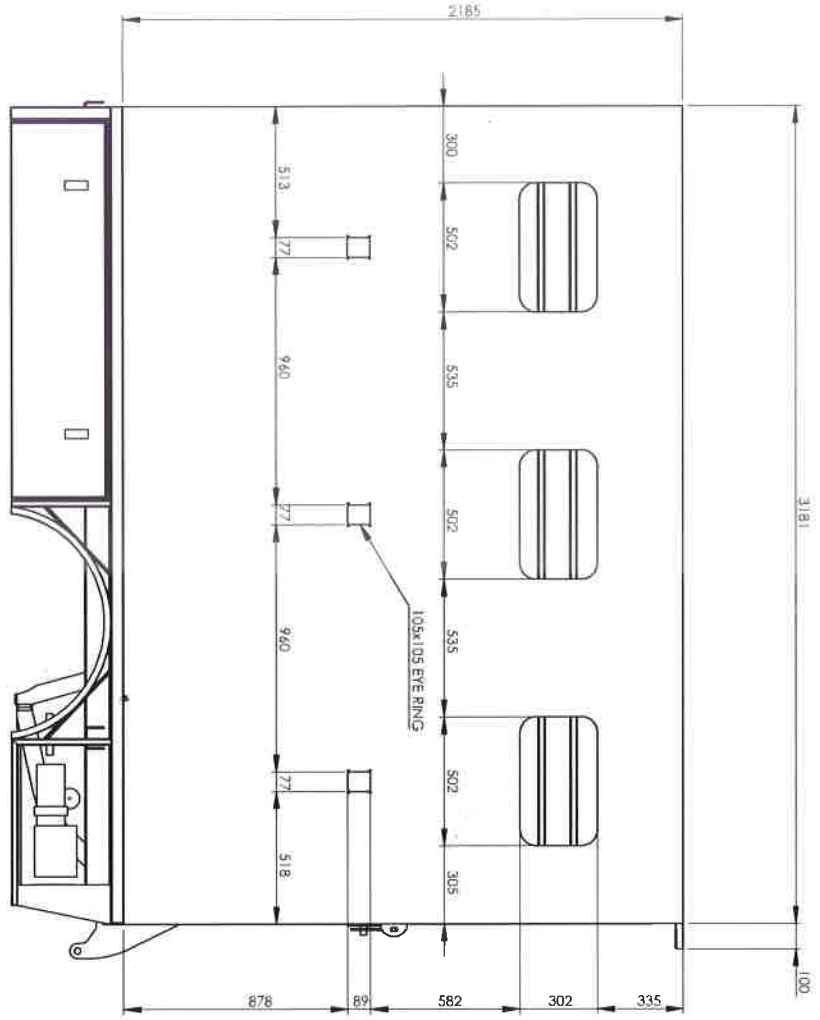

CAB

SIDE VIEW

REAR VIEW

DRAWN: Pdv
 DATE: 26/03/2022
 CHECKED: _____
 DATE: _____
 APPROVED: _____
 DATE: _____

TITLE: HORSE CARRIER
 OUTSIDE DIMENTIONS

DWG NO: 03300-A-6001
 SCALE: 1:20
 SHEET 1 OF 1