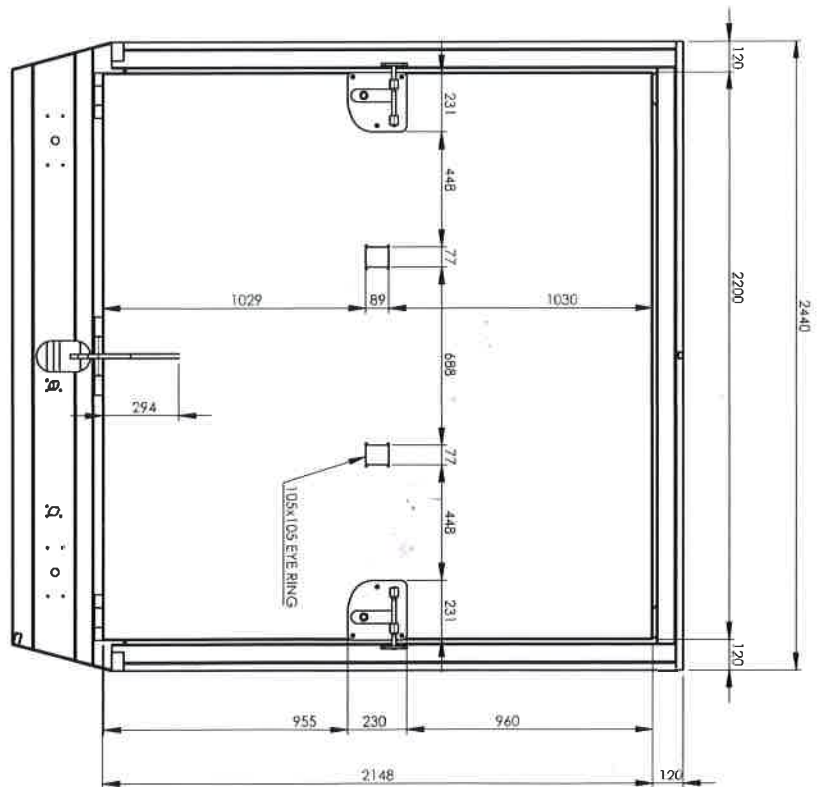

CAB

SIDE VIEW

REAR VIEW

DRAWN: Pdv
 DATE: 26/03/2022
 CHECKED: _____
 DATE: _____
 APPROVED: _____
 DATE: _____

TITLE: HORSE CARRIER
 OUTSIDE DIMENTIONS

DWG NO: 03300-A-6001
 SCALE: 1:20
 SHEET 1 OF 1